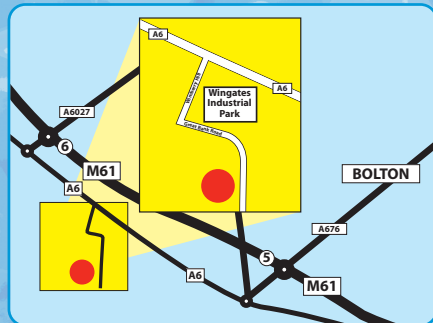

OFF-PEAK – Monday to Friday PEAK – Saturday and Sunday
Peak rates apply at all times during school holidays and Bank Holidays

Opening times:

Tuesday, Wednesday, Thursday, Saturday & Sunday:
9.30am-6.00pm
Monday and Friday: 9.30am-7.00pm
Closed on Christmas Day, Boxing Day, New Year's Day and Easter Sunday.